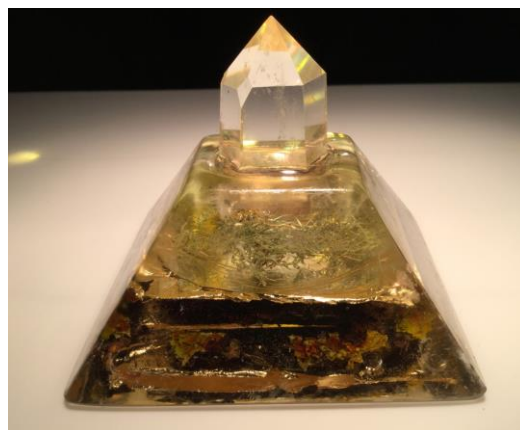

The Red Moss Pyramid

By: Michael Goddard, Nov. 2017

The Red Moss Pyramid

The base is 8.5 cm X 8.5 cm and 6.0 cm tall.
All measurements are approximate.

The **Red Moss Pyramid** Orgonite contains, from the top:

Quartz Crystal antenna. This broadcasts the energy into your living space.

Quartz Crystals – The energy stone, amplifies thought and intuition. Backed with rainbow folio creating an opal effect.

Moss- Sustainably gathered from the crossing of two Ley Lines, attracts luck and money.

Quartz Crystals – The energy stone, amplifies thought and intuition.

Gold colored **Copper foil** – The copper foil acts to repel negative entities and provide a protective energy

German Red Oak- A layer of Red Oak, sustainably gathered from a 1,000 year old Red Oak in Brandenburg, De. Oak supplies the energy to keep growing in a positive direction.

Around the German Red Oak is a wall of **Red Moss** which attracts luck and money.

Copper foil – The copper foil acts to repel negative entities and provide a protective energy