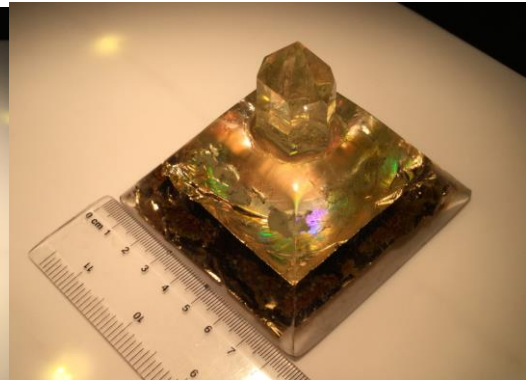

The Red Moss Pyramid

By: Michael Goddard, Nov. 2017

The Red Moss Pyramid

The base is 8.5 cm X 8.5 cm and 6.0 cm tall.
All measurements are approximate.

The **Red Moss Pyramid** Orgonite contains, from the top:

Quartz Crystal antenna. This broadcasts the energy into your living space.

Quartz Crystals – The energy stone, amplifies thought and intuition. Backed with rainbow folio creating an opal effect.

Moss- Sustainably gathered from the crossing of two Ley Lines, attracts luck and money.

Quartz Crystals – The energy stone, amplifies thought and intuition.

Gold colored **Copper foil** – The copper foil acts to repel negative entities and provide a protective energy

German Red Oak- A layer of Red Oak, sustainably gathered from a 1,000 year old Red Oak in Brandenburg, De. Oak supplies the energy to keep growing in a positive direction.

Around the German Red Oak is a wall of **Red Moss** which attracts luck and money.

Copper foil – The copper foil acts to repel negative entities and provide a protective energy